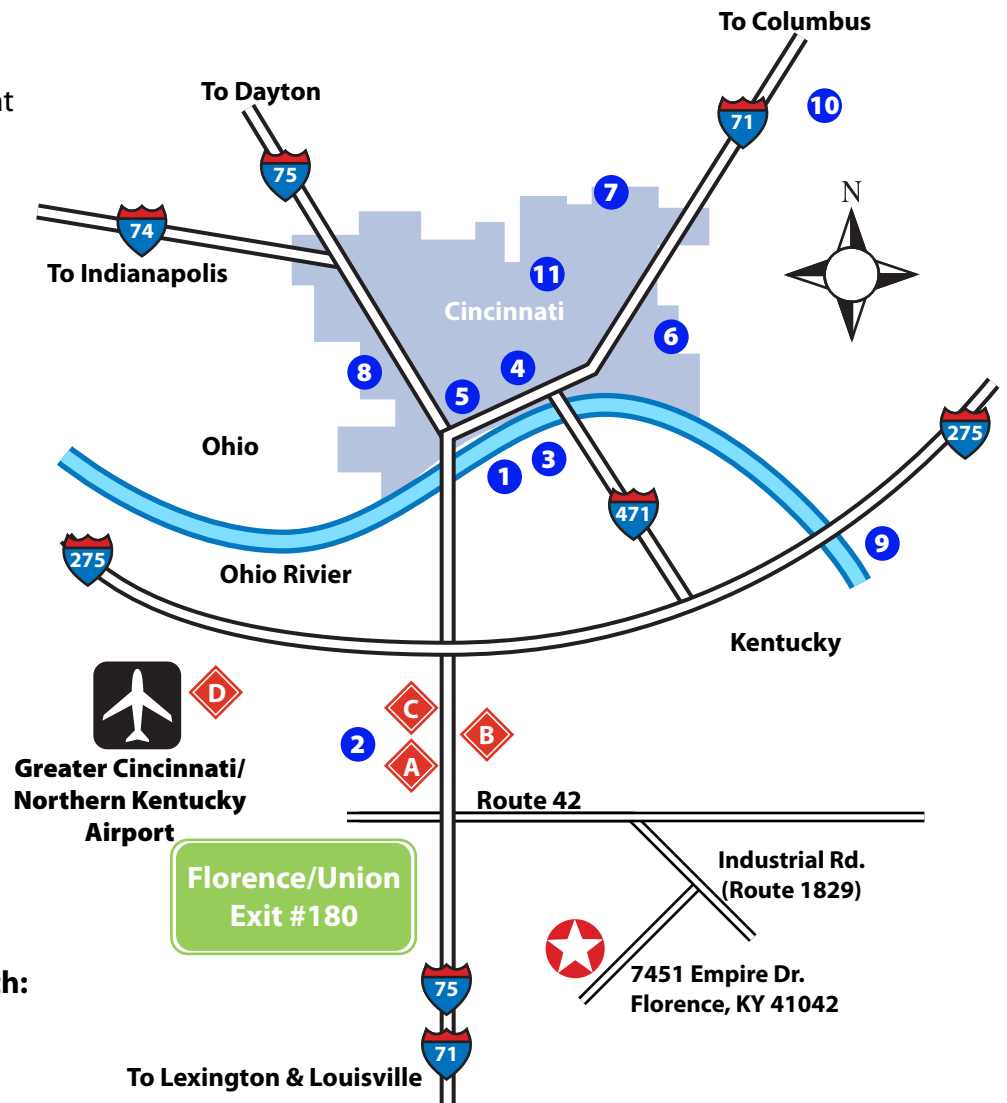

## Directions

### From Airport:

Take I-275 East to I-75 South. Exit at the Florence/Union Exit #180 turning left at the end of the off ramp onto U.S. 42. Proceed to the 2nd light turning right onto Industrial Road. Proceed one mile to Empire Drive and turn right. The Littleford Day offices will be on your right.

### Other Nearby Airports:

- Louisville International Airport
- Port Columbus International Airport
- Dayton International Airport
- Indianapolis Terry Airport
- Blue Grass Airport

### Local Hotels we have